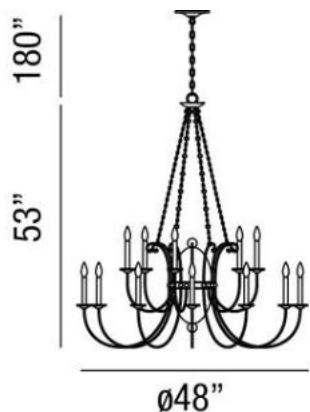

Project Information

Job Name: Canadalite.com Date: _____ Type: _____
Comments: 1 (888) 887-7038, info@canadalite.com