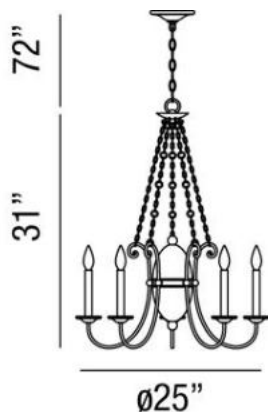

Project Information

Job Name: Canadalite.com Date: _____ Type: _____
Comments: 1 (888) 887-7038, info@canadalite.com