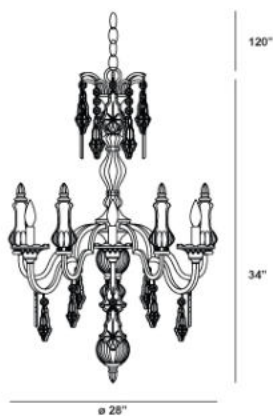

✉ 33 West Beaver Creek Road Richmond Hill
Ontario Canada L4B 1L8
☎ 800.660.5391
☎ 800.660.5390
✉ info@eurofase.com
🌐 www.eurofase.com

ADIVINA , 6-LIGHT CHANDELIER

Product Specifications

Item No.: 14542-015
Height: 34"
Chain / Cord Length: 120"
Diameter: 28"
Est. Shipping Weight: 55.00 lbs
No. of Bulbs: 6
Bulb Wattage: 60 watts
Bulb Type: B10 
Bulb Base: E12
Bulb Voltage: 120 volts

Options Available

ITEM CODE	FINISH	SHADE
14542-015	antique gold	crystal

Colour / Shades Available

FINISH	SHADE
antique gold	 crystal

Shining gem droplets fall from this golden creation, enlightening the room in the style of the French masters, while adding a complex detailed touch