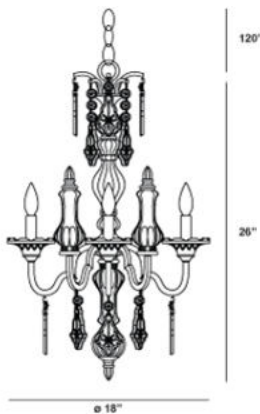

✉ 33 West Beaver Creek Road Richmond Hill
Ontario Canada L4B 1L8

☎ 800.660.5391

☎ 800.660.5390

✉ info@eurofase.com

🌐 www.eurofase.com

ADIVINA , 3-LIGHT CHANDELIER

Product Specifications

Item No.:	14540-011
Height:	26"
Chain / Cord Length:	120"
Diameter:	18"
Est. Shipping Weight:	19.43 lbs
No. of Bulbs:	3
Bulb Wattage:	60 watts
Bulb Type:	B10 
Bulb Base:	E12
Bulb Voltage:	120 volts

Options Available

ITEM CODE	FINISH	SHADE
14540-011	antique gold	crystal

Colour / Shades Available

FINISH	SHADE
antique gold	 crystal

Shining gem droplets fall from this golden creation, enlightening the room in the style of the French masters, while adding a complex detailed touch