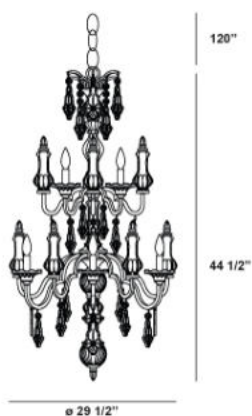

✉ 33 West Beaver Creek Road Richmond Hill
Ontario Canada L4B 1L8

☎ 800.660.5391

☎ 800.660.5390

✉ info@eurofase.com

🌐 www.eurofase.com

ADIVINA , 9-LIGHT CHANDELIER

Product Specifications

Item No.: 14539-015
 Height: 44.5"
 Chain / Cord Length: 120"
 Diameter: 29.5"
 Est. Shipping Weight: 64.90 lbs
 No. of Bulbs: 9
 Bulb Wattage: 60 watts
 Bulb Type: B10 
 Bulb Base: E12
 Bulb Voltage: 120 volts

Options Available

ITEM CODE	FINISH	SHADE
14539-015	antique gold	crystal

Colour / Shades Available

FINISH	SHADE
antique gold	 crystal

Shining gem droplets fall from this golden creation, enlightening the room in the style of the French masters, while adding a complex detailed touch