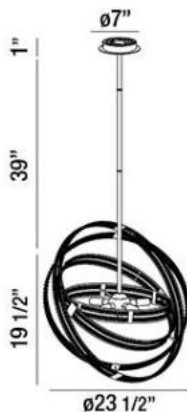

Project Information

Job Name: Canadalite.com Date: _____ Type: _____
Comments: 534 Hood Road, Markham ON L3R 3K9 Email: info@canadalite.com