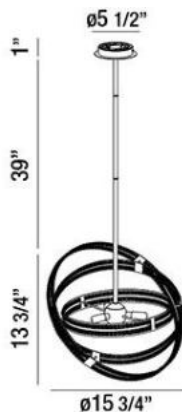

ACE , 3-LIGHT PENDANT

Product Specifications

Collection:	Illuminations
Item No.:	26611-013
Height:	13.75"
Chain / Cord Length:	39"
Diameter:	15.75"
Est. Shipping Weight:	9.02 lbs
No. of Bulbs:	3 Inc.
Bulb Wattage:	60 watts
Bulb Type:	G9 
Bulb Base:	G9
Bulb Voltage:	120 volts

Options Available

ITEM CODE	FINISH	SHADE
26611-013	chrome	clear crystal

Colour / Shades Available

FINISH	SHADE
chrome 	clear crystal 

Orbital polished frame with embedded crystal accents comes with 3"+6"+12"+18" extension rods