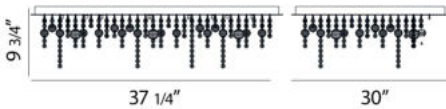

## ALISSA, 37" CEILING MOUNT

### PRODUCT DETAILS

No.	:	19398-013
Product Color	:	CHROME
Product Material	:	METAL
Shade / Accent Colour	:	CLEAR
Shade / Accent Material	:	CRYSTAL
Length	:	37.25"
Width	:	30"
Height	:	9.75"
Weight	:	25.5lbs

### TECHNICAL DETAILS

Canopy / Backplate Length	:	33.25"
Canopy / Backplate Height	:	1.25"
Canopy / Backplate Width	:	26.5"
Adjustable Lamp Head	:	No
Location	:	DRY
Approval	:	