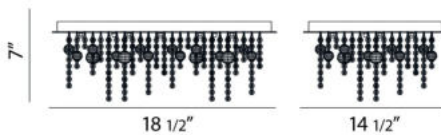

ALISSA, 19" CEILING MOUNT

PRODUCT DETAILS

No.	:	19396-019
Product Color	:	CHROME
Product Material	:	METAL
Shade / Accent Colour	:	CLEAR
Shade / Accent Material	:	CRYSTAL
Length	:	18.5"
Width	:	14.5"
Height	:	7"
Weight	:	4.6lbs

LIGHT SOURCE DETAILS

Number of Bulbs	:	10
Light Source	:	Halogen
Light Source Type	:	G4
Input Voltage	:	120V
Bulb Voltage	:	12V
Socket Type	:	G4
Wattage	:	20W
Total Wattage	:	200W
Bulb Included	:	Yes
Dimmable	:	Yes

Options Available

ITEM NO.	FINISH	SHADE
19396-019	CHROME	CLEAR

TECHNICAL DETAILS

Canopy / Backplate Length	:	17"
Canopy / Backplate Height	:	1.25"
Canopy / Backplate Width	:	13.25"
Adjustable Lamp Head	:	No
Approval	:	