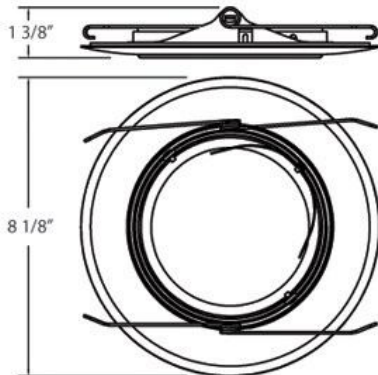

19327, 6-INCH GIMBAL PAR38

PRODUCT DETAILS

No.	:	19327-04
Product Color	:	SATIN NICKEL
Diameter	:	8.125"
Height	:	1.375"

LIGHT SOURCE DETAILS

Number of Bulbs	:	1
Light Source	:	Incandescent
Light Source Type	:	PAR38
Input Voltage	:	120V
Bulb Voltage	:	120V
Socket Type	:	E26
Wattage	:	150W
Total Wattage	:	150W
Bulb Included	:	No
Dimmable	:	Yes

Options Available

ITEM NO.	FINISH	SHADE
19327-04	SATIN NICKEL	
19327-05	CHROME	

TECHNICAL DETAILS

Light Direction	:	Down
Adjustable Lamp Head	:	Yes
Approval	:	

PROJECT INFORMATION

 Job Name: Date: Type:

 Comments: