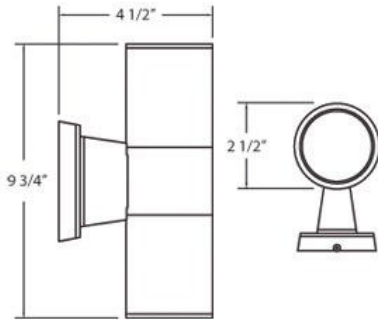

19203, SCONCE, 2X50WGU10

PRODUCT DETAILS

No.	:	19203-010
Product Color	:	GREY
Shade / Accent Colour	:	CLEAR
Width	:	2.5"
Height	:	9.75"
Ext	:	4.5"
Weight	:	1.6lbs

LIGHT SOURCE DETAILS

Number of Bulbs	:	2
Light Source	:	Halogen
Light Source Type	:	GU10
Input Voltage	:	120V
Bulb Voltage	:	120V
Socket Type	:	GU10
Wattage	:	50W
Total Wattage	:	100W
Bulb Included	:	No

Options Available

ITEM NO.	FINISH	SHADE
19203-010	GREY	CLEAR

TECHNICAL DETAILS

Light Direction	:	Down
Adjustable Lamp Head	:	No
IP Rating	:	55
Location	:	WET
Approval	:	

PROJECT INFORMATION

 Job Name: Date: Type: