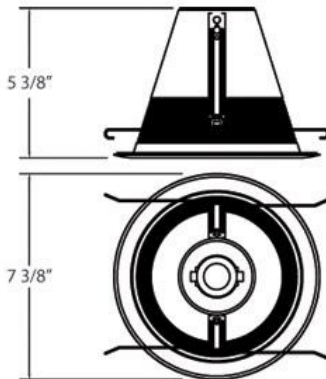

### PRODUCT DETAILS

No.	:	19170-45
Product Color	:	WHITE
Shade / Accent Colour	:	BLACK
Diameter	:	7.25"
Height	:	5.25"

### TECHNICAL DETAILS

Light Direction	:	Down
Adjustable Lamp Head	:	No
Approval	:	