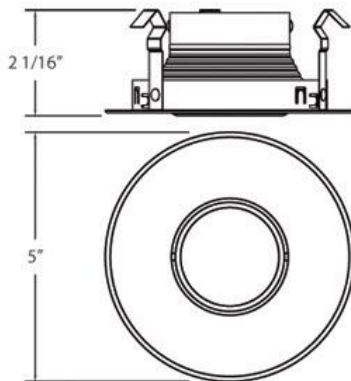

### PRODUCT DETAILS

No.	:	19159-03
Product Color	:	GOLD
Diameter	:	5"
Height	:	1.875"
Weight	:	3.8lbs

### TECHNICAL DETAILS

Light Direction	:	Down
Adjustable Lamp Head	:	No
Approval	:	
Beam Angle	:	15
Cut Hole Diameter	:	4.375"