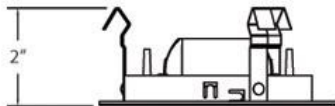

19158, TRIM, 4IN SIDE PIVOT

PRODUCT DETAILS

No.	:	19158-01
Product Color	:	BLACK
Diameter	:	5"
Height	:	1.625"
Weight	:	0.3lbs

LIGHT SOURCE DETAILS

Number of Bulbs	:	1 / 1
Light Source	:	Halogen / Halogen
Light Source Type	:	MR16 / GU10
Input Voltage	:	120 / 120V
Bulb Voltage	:	12 / 120V
Socket Type	:	/
Wattage	:	50 / 50W
Total Wattage	:	50 / 50W
Bulb Included	:	No / No
Dimmable	:	Yes / Yes

Light Direction	:	Down
Adjustable Lamp Head	:	Yes
Approval	:	
Beam Angle	:	30
Cut Hole Diameter	:	4.375"

PROJECT INFORMATION

 Job Name: Date: Type:

 Comments: