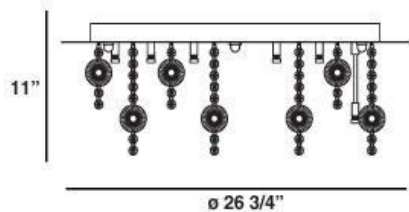

GALASSIA, 27" CEILING MOUNT

PRODUCT DETAILS

No.	:	16481-015
Product Color	:	CHROME
Product Material	:	METAL
Shade / Accent Colour	:	CLEAR
Shade / Accent Material	:	CRYSTAL
Diameter	:	26.75"
Height	:	11"
Weight	:	20.4lbs

LIGHT SOURCE DETAILS

Number of Bulbs	:	18
Light Source	:	Halogen
Light Source Type	:	BI-PIN
Input Voltage	:	120V
Bulb Voltage	:	12V
Socket Type	:	G4
Wattage	:	20W
Total Wattage	:	360W
Bulb Included	:	Yes
Dimmable	:	Yes

Options Available

ITEM NO.	FINISH	SHADE
16481-015	CHROME	CLEAR

TECHNICAL DETAILS

Canopy / Backplate Height	:	1.125"
Canopy / Backplate Dia.	:	21.25"
Adjustable Lamp Head	:	No
Location	:	DRY
Approval	:	

PROJECT INFORMATION