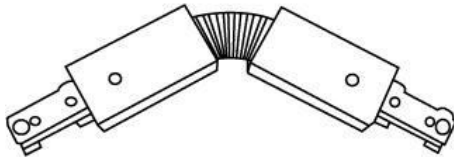

1570, FLEXIBLE CONNECTOR

PRODUCT DETAILS

No. : 1570-01
 Product Color : BLACK

TECHNICAL DETAILS

Options Available

ITEM NO.	FINISH	SHADE
1570-01	BLACK	
1570-02	WHITE	
1570-S5	PLATINUM	

PROJECT INFORMATION

Job Name: Date: Type: