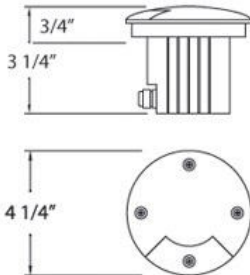

## PRODUCT DETAILS

No.	:	14750-014
Product Color	:	BLACK
Shade / Accent Colour	:	BLACK
Diameter	:	4.25"
Height	:	3.25"
Ext	:	0.75"
Weight	:	1.4lbs

## TECHNICAL DETAILS

Driver	:	Electronic driver 120V 50/60Hz
IP Rating	:	67
Location	:	WET
Approval	:	
Cut Hole Diameter	:	4.25"