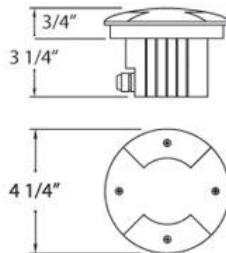

## PRODUCT DETAILS

No.	:	14748-011
Product Color	:	BLACK
Shade / Accent Colour	:	BLACK
Diameter	:	4.25"
Height	:	3.25"
Ext	:	0.75"
Weight	:	1.9lbs

## TECHNICAL DETAILS

Light Direction	:	Up
Driver	:	Electronic driver 120V 50/60Hz
Adjustable Lamp Head	:	No
IP Rating	:	IP 67
Location	:	WET
Approval	:	
Title 24	:	Yes
Cut Hole Diameter	:	4.25"