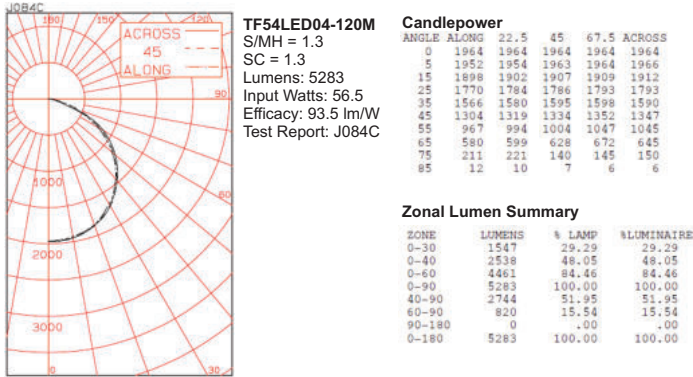

ORDERING CODE, ENERGY AND PERFORMANCE DATA

Model No.	Delivered Lumen (lm)	Input Watts (W)	Voltage (V)	Colour Temp. (K)	Efficacy (lm/W)	Status
TF54LED04 2 x 4	5900	63	120M / 347	4000K	94	Stock
	5900	63	120M / 347	3500K / 5000K	89 / 98	MTO
	5300	56	120M / 347	3500K / 4000K / 5000K	90 / 95 / 99	MTO
	4300	45	120M / 347	3500K / 4000K / 5000K	91 / 96 / 100	MTO
TF54LED04 (LW) 2 x 4	4410	42	120M / 347	4000K	105	Stock
	4410	42	120M / 347	3500K / 5000K	99 / 110	MTO
	3240	31	120M / 347	3500K / 4000K / 5000K	99 / 104 / 110	MTO
	2250	22	120M / 347	3500K / 4000K / 5000K	97 / 102 / 107	MTO
TF40LED02 2 x 2	3000	31	120M / 347	4000K	96	Stock
	3000	31	120M / 347	3500K / 5000K	91 / 100	MTO
TF14-40LED02 1 x 4	3000	31	120M / 347	4000K	96	Stock
	3000	31	120M / 347	3500K / 5000K	91 / 100	MTO

OPTIONAL ACCESSORIES
Dimming Drivers (D) 120M/347V

SHIPPING DATA

Model No.	Weight
TF54LED04	9kg / 20lbs
TF54LED04 (LW)	9kg / 20lbs
TF40LED02	6kg / 14lbs
TF14-40LED02	6kg / 14lbs

PHOTOMETRICS

Note: Photometric data result was obtained under clear lens with white interior condition.

Coefficient of Utilization
Effective floor cavity reflectance = 20%

CC WALL	80	70	50	30	10	0
70	50	30	10	70	50	30
50	30	10	50	30	10	50
30	10	50	30	10	50	30
10	50	30	10	50	30	10
0	50	30	10	50	30	10

RCR

0	1.191	.191	.191	.19	1.161	.161	.161	.16	1.111	.111	.111	.11	1.061	.061	.061	.06	1.021	.021	.021	1.00
1	1.111	.071	.031	.00	1.081	.051	.01	.98	1.00	.98	.95	.96	.94	.92	.93	.91	.90	.88		
2	1.02	.95	.90	.85	1.00	.93	.88	.84	.90	.86	.82	.87	.83	.80	.84	.81	.78	.76		
3	.94	.85	.78	.72	.92	.83	.77	.71	.81	.75	.70	.78	.73	.69	.75	.71	.68	.66		
4	.87	.76	.68	.62	.85	.75	.68	.62	.73	.66	.61	.70	.65	.60	.68	.64	.60	.58		
5	.80	.68	.60	.54	.78	.67	.59	.54	.65	.58	.53	.63	.57	.53	.61	.56	.52	.50		
6	.74	.61	.53	.47	.72	.60	.52	.47	.58	.51	.46	.57	.51	.46	.55	.50	.45	.43		
7	.68	.55	.46	.41	.66	.54	.46	.40	.52	.45	.40	.51	.44	.40	.50	.44	.39	.38		
8	.63	.50	.42	.36	.61	.49	.41	.36	.48	.40	.35	.46	.40	.35	.45	.39	.35	.33		
9	.58	.45	.37	.31	.57	.44	.37	.31	.43	.36	.31	.42	.36	.31	.41	.35	.31	.29		
10	.54	.41	.33	.28	.53	.40	.33	.28	.39	.32	.28	.39	.32	.27	.38	.32	.27	.26		

Energy Efficient Lighting Company Limited
331 Amber Street, Unit B, Markham, ON L3R 3J7 Canada
Tel: 905-415-8878 • 1-855-415-8878 | Fax: 905-415-8872 • 1-855-415-8872
Email: marketing@eelighting.ca | URL: www.eelighting.ca

Specifications and dimensions subject to change without notice.
Consult your Energy Efficient Lighting Representative
for availability and ordering information.