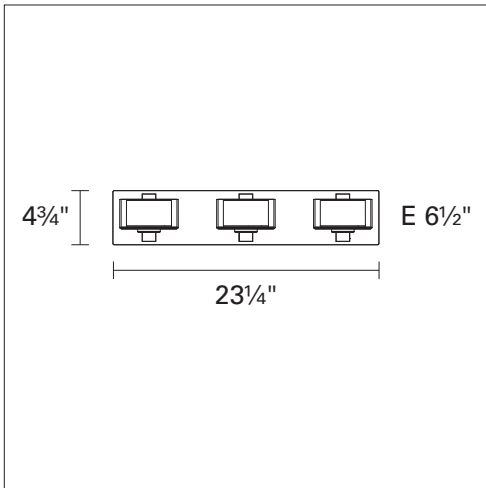

Product Specifications

Style Number: DVP2143

Family: Princeton

Category: Vanity

Dimensions: L 23 1/4" x H 4 3/4" x E 6 1/2"

Ballast: N/A

Lamp: 3 x 75W G9 Halogen

Colour / Finish: CH