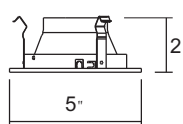

TR4MR16PINHOLE-WH
Pin Hole / Trou d'épingle
50W 12V MR16
White Finish / Fini Blanc

TR4MR16PINHOLE-ST
Pin Hole / Trou d'épingle
50W 12V MR16
Satin Finish / Fini Satin

TR4-MR16GIMBALL-ORB
Surface Gimball
50W 12V MR16
Oil Rubbed Bronze Finish / Fini Bronze Frotté d'huile