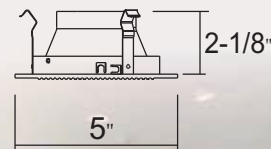

TR4SHOWER-WH
Albalite Shower / Métal albalite de douche
50W 12V MR16
White Finish / Fini Blanc