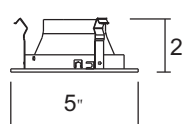

TR4SHOWER-WH
Albalite Shower / Métal albalite de douche
50W 12V MR16
White Finish / Fini Blanc