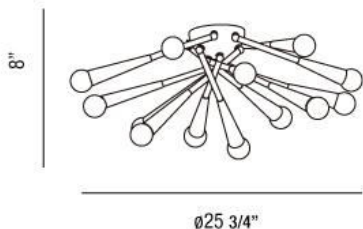

Project Information

Job Name: _____ Date: _____ Type: _____
Comments: _____