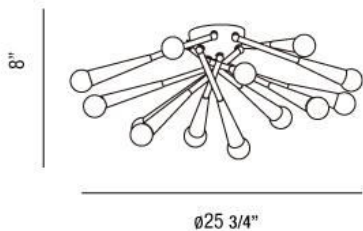

Project Information

Job Name: _____ Date: _____ Type: _____
Comments: _____