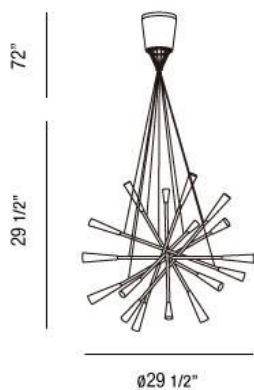

Project Information

Job Name: _____ Date: _____ Type: _____
Comments: _____