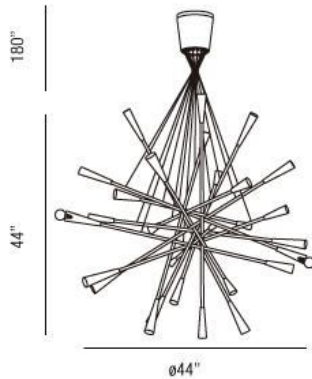

ZAZU , 28-LIGHT PENDANT

Product Specifications

Collection:	Illuminations
Item No.:	19800-011
Height:	44"
Chain / Cord Length:	180"
Diameter:	44"
Est. Shipping Weight:	76.93 lbs
No. of Bulbs:	28
Bulb Wattage:	40 watts
Bulb Type:	G161/2
Bulb Base:	E12
Bulb Voltage:	120 volts

Options Available

ITEM CODE	FINISH	SHADE
19800-011	black	chrome
19800-028	white	chrome

Colour / Shades Available

FINISH	SHADE
black	 chrome
white	 chrome

A complex statement yet simple in design. This sculptural light uses different materials and textures to create the focal point.