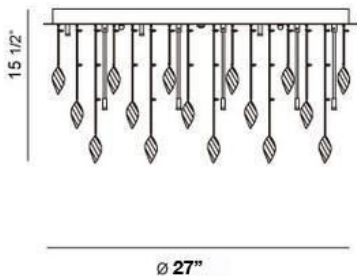

VEGA , 16-LIGHT FLUSHMOUNT

Product Specifications

Collection:	Illuminations
Item No.:	20353-032
Height:	15.5"
Width:	27"
Est. Shipping Weight:	32.98 lbs
No. of Bulbs:	16 Inc.
Bulb Wattage:	20 watts
Bulb Type:	G4
Bulb Base:	G4
Bulb Voltage:	12 volts

Options Available

ITEM CODE	FINISH	SHADE
20353-032	chrome	amber crystal
20353-018	chrome	clear crystal
20353-025	chrome	smoke crystal

Colour / Shades Available

FINISH	SHADE
chrome	amber crystal
chrome	clear crystal
chrome	smoke crystal

Project Information

Job Name: _____ Date: _____ Type: _____
Comments: _____