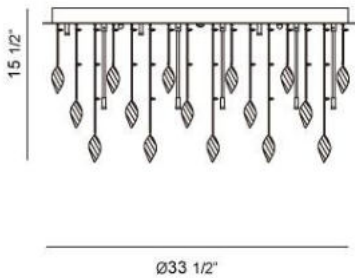

Cascading waterfall of blown glass rods and hand polished crystal elements off of a mirrored chrome body sparkle endlessly the reflections of a pure form of beauty.

VEGA , 24-LIGHT FLUSHMOUNT

Product Specifications

Collection:	Illuminations
Item No.:	20352-035
Height:	15.5"
Diameter:	33.5"
Est. Shipping Weight:	57.02 lbs
No. of Bulbs:	24 Inc.
Bulb Wattage:	20 watts
Bulb Type:	G4 
Bulb Base:	G4
Bulb Voltage:	12 volts