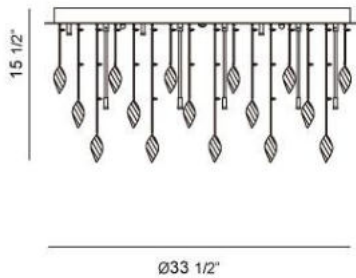

Project Information

Job Name: _____ Date: _____ Type: _____
Comments: _____