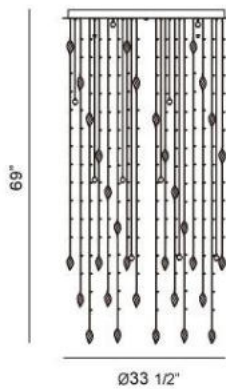

Project Information

Job Name: _____ Date: _____ Type: _____
Comments: _____