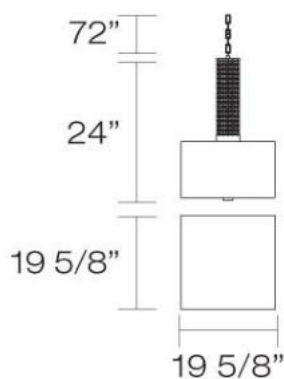

Project Information

Job Name: _____ Date: _____ Type: _____
Comments: _____