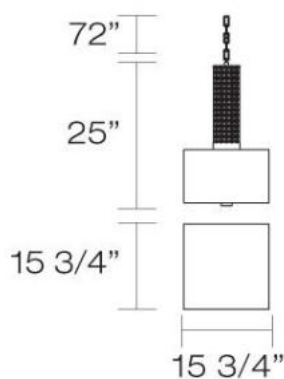

Project Information

Job Name: _____ Date: _____ Type: _____
Comments: _____