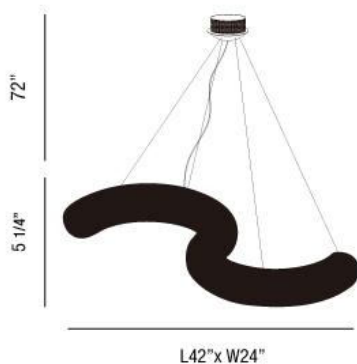

SOLA , 18-LIGHT PENDANT

Product Specifications

Collection:	Illuminations
Item No.:	23010-017
Height:	5.25"
Chain / Cord Length:	72"
Width:	24"
Length:	42"
Est. Shipping Weight:	35.68 lbs
No. of Bulbs:	18 Inc.
Bulb Wattage:	10 watts
Bulb Type:	G4 
Bulb Base:	G4
Bulb Voltage:	12 volts

Options Available

ITEM CODE	FINISH	SHADE
23010-017	chrome	crystal

Colour / Shades Available

FINISH	SHADE
chrome	 crystal

Project Information

Job Name: _____ Date: _____ Type: _____
 Comments: _____