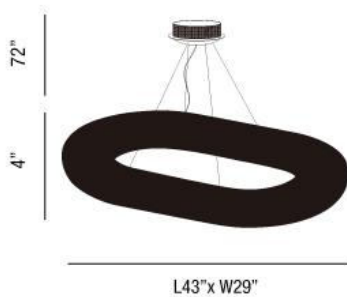

Project Information

Job Name: _____ Date: _____ Type: _____

Comments: _____