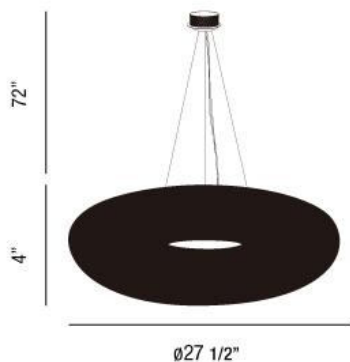

Project Information

Job Name: _____ Date: _____ Type: _____
Comments: _____