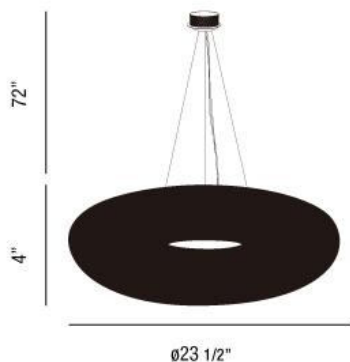

Project Information

Job Name: _____ Date: _____ Type: _____
Comments: _____