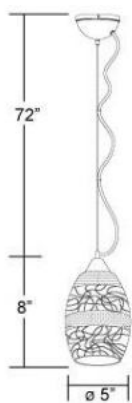

SHAYNA , 1-LIGHT SMALL PENDANT

Product Specifications

| | |
|-----------------------|--|
| Collection: | Illuminations |
| Item No.: | 17429-030 |
| Height: | 39" |
| Width: | 18" |
| Est. Shipping Weight: | 2.35 lbs |
| No. of Bulbs: | 10 |
| Bulb Wattage: | 20 watts |
| Bulb Type: | JC  |
| Bulb Base: | G4 |
| Bulb Voltage: | 12 volts |

Shimmering metal applique is layered against whimsical trails of sparkling glitter. Both layers are offset against a translucent glass shade that provides the sultry shape to this petite, showy pendant design.