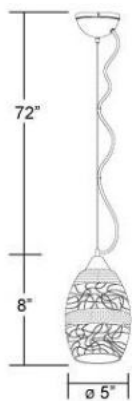

Shimmering metal applique is layered against whimsical trails of sparkling glitter. Both layers are offset against a translucent glass shade that provides the sultry shape to this petite, showy pendant design.

## SHAYNA , 1-LIGHT SMALL PENDANT

### Product Specifications

Collection:	Illuminations
Item No.:	17429-016
Height:	39"
Width:	18"
Est. Shipping Weight:	2.35 lbs
No. of Bulbs:	10
Bulb Wattage:	20 watts
Bulb Type:	JC 
Bulb Base:	G4
Bulb Voltage:	12 volts