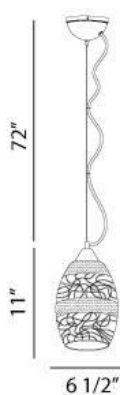

SHAYNA , 1-LIGHT LARGE PENDANT

Product Specifications

Collection:	Illuminations
Item No.:	17427-036
Height:	11"
Chain / Cord Length:	72"
Diameter:	6.5"
Est. Shipping Weight:	2.84 lbs
No. of Bulbs:	1
Bulb Wattage:	60 watts
Bulb Type:	A19 
Bulb Base:	E26
Bulb Voltage:	120 volts

Options Available

ITEM CODE	FINISH	SHADE
17427-036	chrome	black
17427-029	chrome	silver

Colour / Shades Available

FINISH	SHADE
chrome 	black
chrome 	silver

Shimmering metal applique is layered against whimsical trails of sparkling glitter. Both layers are offset against a translucent glass shade that provides the sultry shape to this petite, showy pendant design.