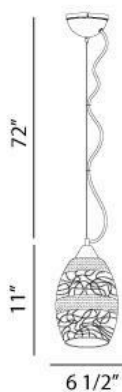

SHAYNA , 1-LIGHT LARGE PENDANT

Product Specifications

Collection:	Illuminations
Item No.:	17427-029
Height:	11"
Chain / Cord Length:	72"
Diameter:	6.5"
Est. Shipping Weight:	2.84 lbs
No. of Bulbs:	1
Bulb Wattage:	60 watts
Bulb Type:	A19 
Bulb Base:	E26
Bulb Voltage:	120 volts

Options Available

ITEM CODE	FINISH	SHADE
17427-036	chrome	black
17427-029	chrome	silver

Colour / Shades Available

FINISH	SHADE
chrome 	black
chrome 	silver

Shimmering metal applique is layered against whimsical trails of sparkling glitter. Both layers are offset against a translucent glass shade that provides the sultry shape to this petite, showy pendant design.