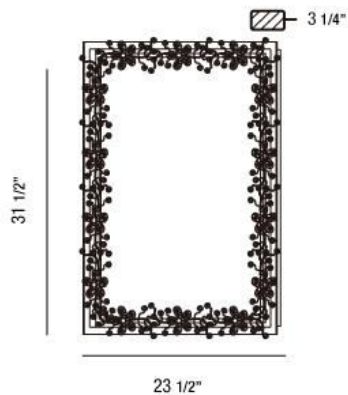

Project Information

Job Name: _____ Date: _____ Type: _____
Comments: _____