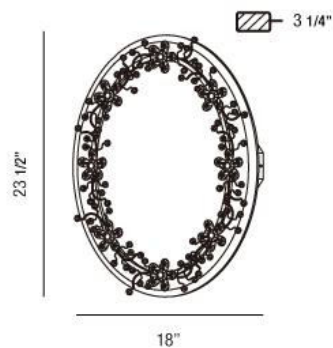

Project Information

Job Name: _____ Date: _____ Type: _____
Comments: _____