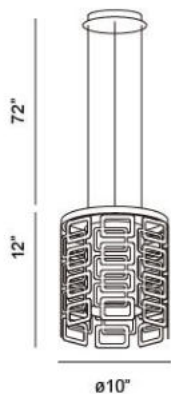

Project Information

Job Name: _____ Date: _____ Type: _____
Comments: _____