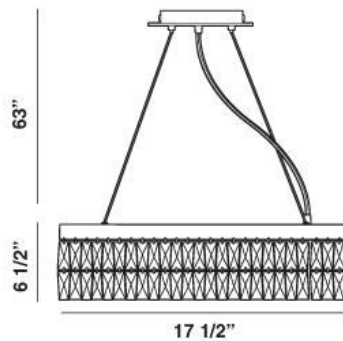

Project Information

Job Name: _____ Date: _____ Type: _____

Comments: _____