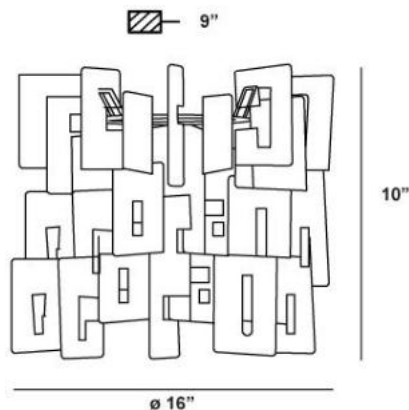

Project Information

Job Name: _____ Date: _____ Type: _____
Comments: _____