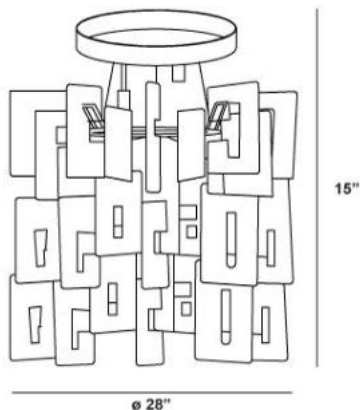

Project Information

Job Name: _____ Date: _____ Type: _____
Comments: _____