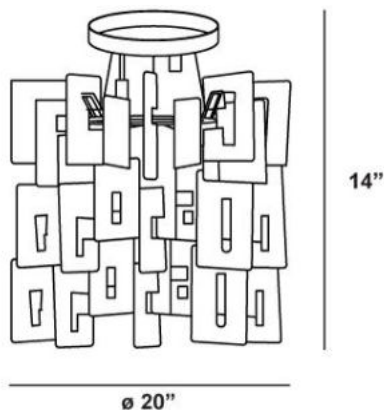

Project Information

Job Name: _____ Date: _____ Type: _____
Comments: _____