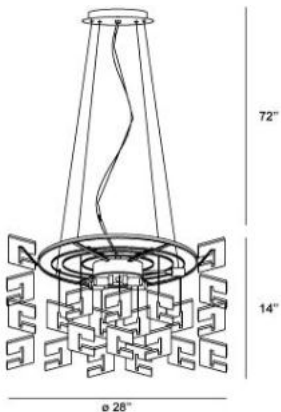

## NUMERO , 12-LIGHT PENDANT

### Product Specifications

Collection:	Illuminations
Item No.:	14552-014
Height:	14"
Chain / Cord Length:	72"
Diameter:	28"
Est. Shipping Weight:	67.23 lbs
No. of Bulbs:	12
Bulb Wattage:	35 watts
Bulb Type:	G9 
Bulb Base:	G9
Bulb Voltage:	120 volts