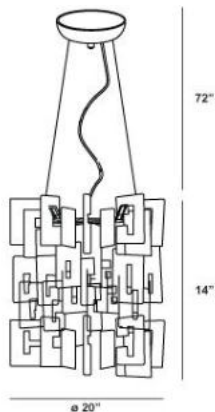

Project Information

Job Name: _____ Date: _____ Type: _____
Comments: _____