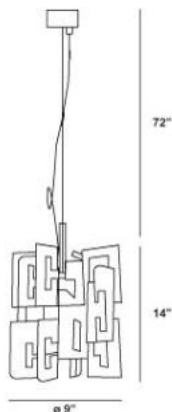

Project Information

Job Name: _____ Date: _____ Type: _____
Comments: _____