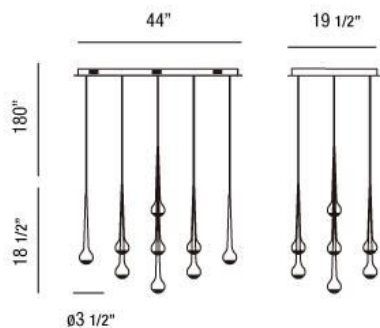

Project Information

Job Name: _____ Date: _____ Type: _____
Comments: _____